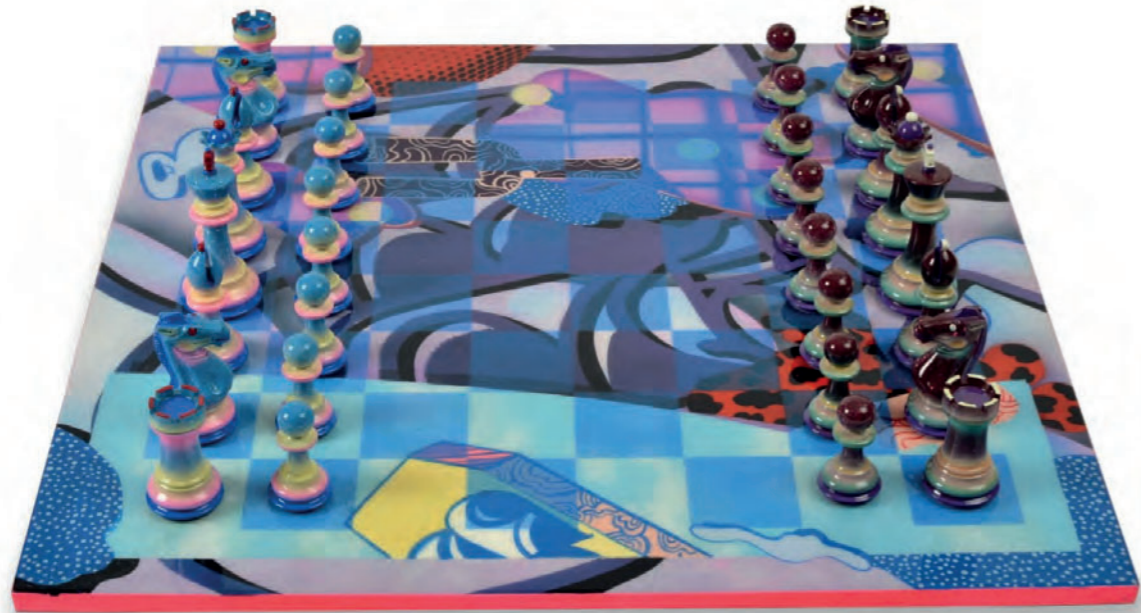

Art Editions chess sets are available in limited numbers.

Featured:
Sickboy (Editions) - Table
of Contents Chess Set

Leonardo Frigo - Untitled III Chess Set

Specifications

COLOUR	Black/Natural
UK £ RRP	£3,500
PIECES	Editions - Leonardo Frigo, recreated from Leonardo's original work - Untitled III. Printed and hand finished chess board, featuring Leonardo's inimitable pen and ink style and paired with Purling Heritage hardwood chess pieces in Ebony and Boxwood, finished with Italian Napa leather base felts, featuring the Purling logo embossed in 18 carat gold. The board measures 55cm x 55cm x 1cm and the pieces between 5cm and 10cm high.
BOARD	Leonardo Frigo - Untitled III printed & hand finished plywood board, measuring 55cm x 55cm x 1cm
PACKAGING	Purling branded luxury packaging
PRODUCT CODE	Purl 16

ART EDITIONS

Sickboy - Table of Contents Chess Set

Specifications

COLOUR	Multi
UK £ RRP	£3,500
PIECES	Editions - Sickboy, recreated from Sickboy's original work - Table of Contents. Printed and hand finished chess board, featuring Sickboy's surreal and abstract street art style and paired with Purling Bold hardwood painted chess pieces in Boxwood, finished with Italian Napa leather base felts, featuring the Purling logo embossed in 18 carat gold. The board measures 55cm x 55cm x 1cm and the pieces between 5cm and 10cm high.
BOARD	Sickboy - Table of Contents printed & hand finished plywood board, measuring 55cm x 55cm x 1cm
PACKAGING	Purling branded luxury packaging
PRODUCT CODE	Purl 17