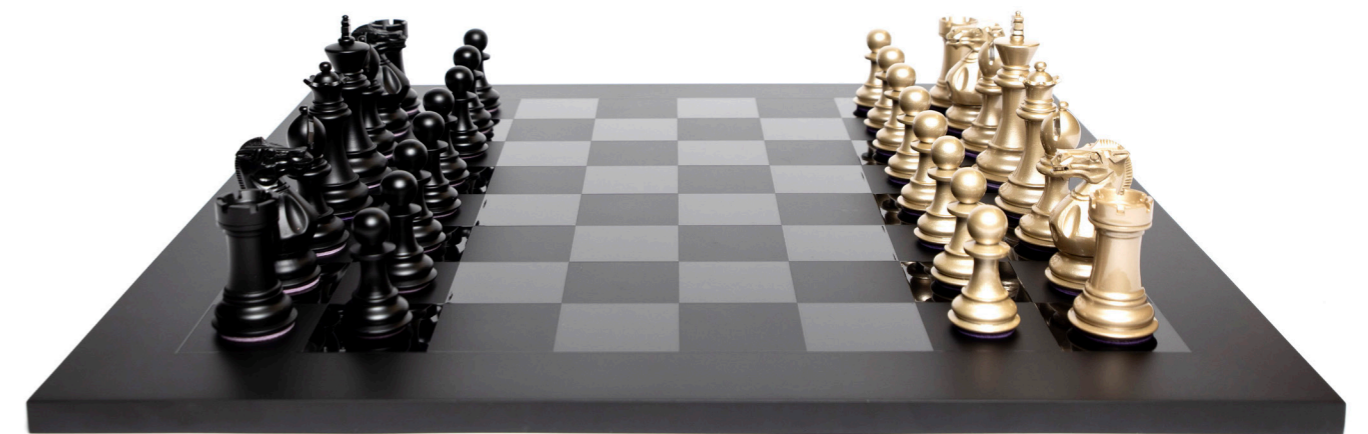

PURLING SIGNATURE

Midnight Match Gold

Specifications

COLOUR	Black / Gold
PIECES	Staunton inspired design featuring Purling's unique Knight design, hand-turned and carved in Boxwood. Both sides of the pieces are coated with two layers of base-coat primer, with one side receiving two layers of high-gloss paint, finished with two layers of crystal-clear lacquer and the opposing side coated with two layers of toughened matt paint to produce a wonderful silky finish, Triple weighted and completed with an Italian Napa leather base felt featuring the Purling logo embossed in 18 carat gold. Height between 5cm & 10cm.
BOARD	Birchwood Ply measuring 55cm x 55cm. Created using a mix of specialist paints, incorporating up to eight layers of painting & polishing by hand to produce the most exquisite finish which conveys a most dramatic and amazing aesthetic.
PACKAGING	Purling branded luxury packaging
OTHER OPTIONS	Midnight Match with Gold is also available to order with chess pieces crafted in plated or solid precious metals. Contact - info@purling.com for more details.
PRODUCT CODE	Pur151