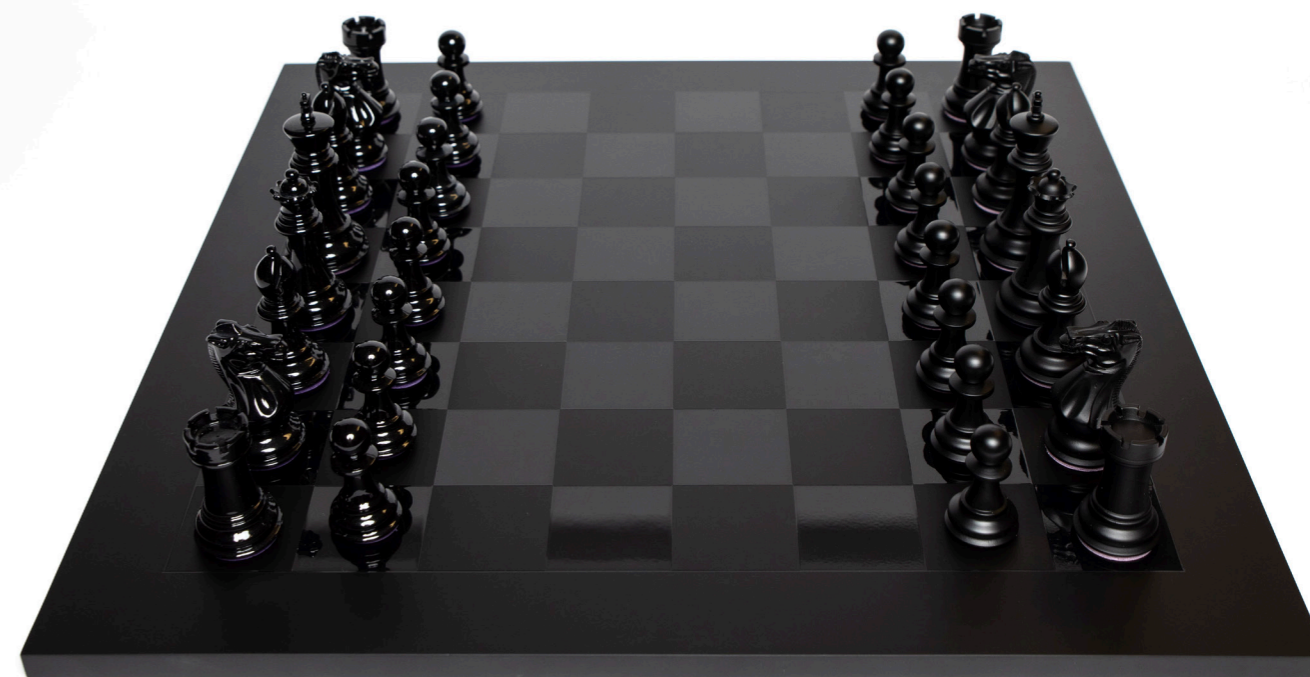

Midnight Match

Black / Black

Specifications

COLOUR	Black/Black
PIECES	Staunton inspired design featuring Purling's unique Knight design, hand-turned and carved in Boxwood. Both sides of the pieces are coated with two layers of base-coat primer, with one side receiving two layers of high-gloss paint, finished with two layers of crystal-clear lacquer and the opposing side coated with two layers of toughened matt paint to produce a wonderful silky finish. Triple weighted and completed with an Italian Napa leather base felt featuring the Purling logo embossed in 18 carat gold. Height between 5cm & 10cm.
BOARD	Birchwood Ply measuring 55cm x 55cm. Created using a mix of specialist paints, incorporating up to eight layers of painting & polishing by hand to produce the most exquisite finish which conveys a most dramatic and amazing aesthetic.
PACKAGING	Purling branded luxury packaging
PRODUCT CODE	Purl 50