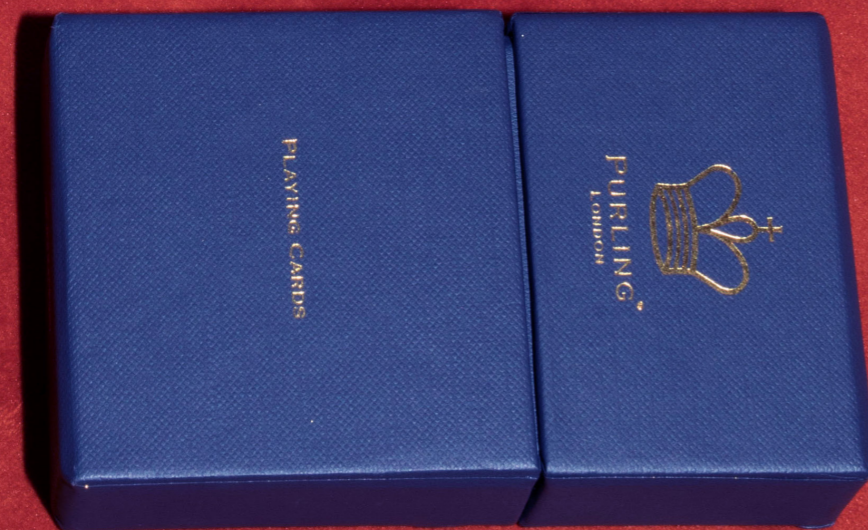

The Roaring 20's Playing Cards (Twin Deck)

Specifications

COLOUR	Multi
PIECES	Purling unique designed court & numbered cards, printed on slimline textured linen/paper card
PACKAGING	Purling luxury branded packaging
PRODUCT CODE	Purl 14