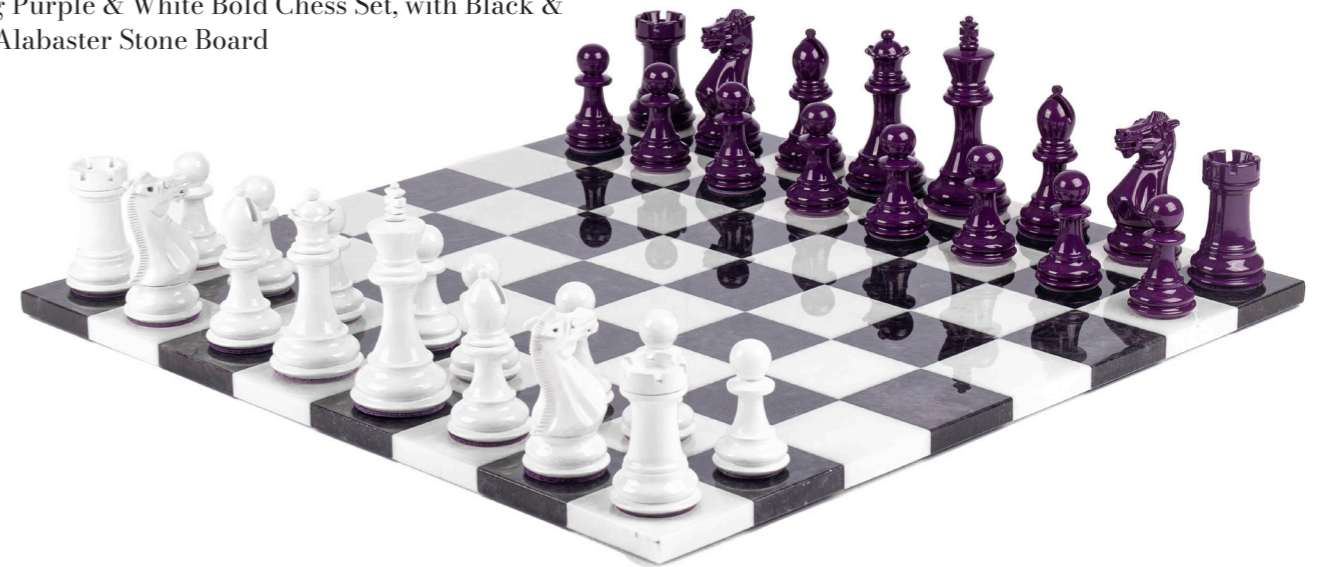

Bold Chess Set (Signature Colours)

With large Alabaster Stone Board

New colour additions to our Bold range, offer the same quality, attention to detail & craftsmanship. Purling Purple is one of our brand Signature colours & available to order with any opposing colour combination.

Purling Purple & White Bold Chess Set, with Black & White Alabaster Stone Board