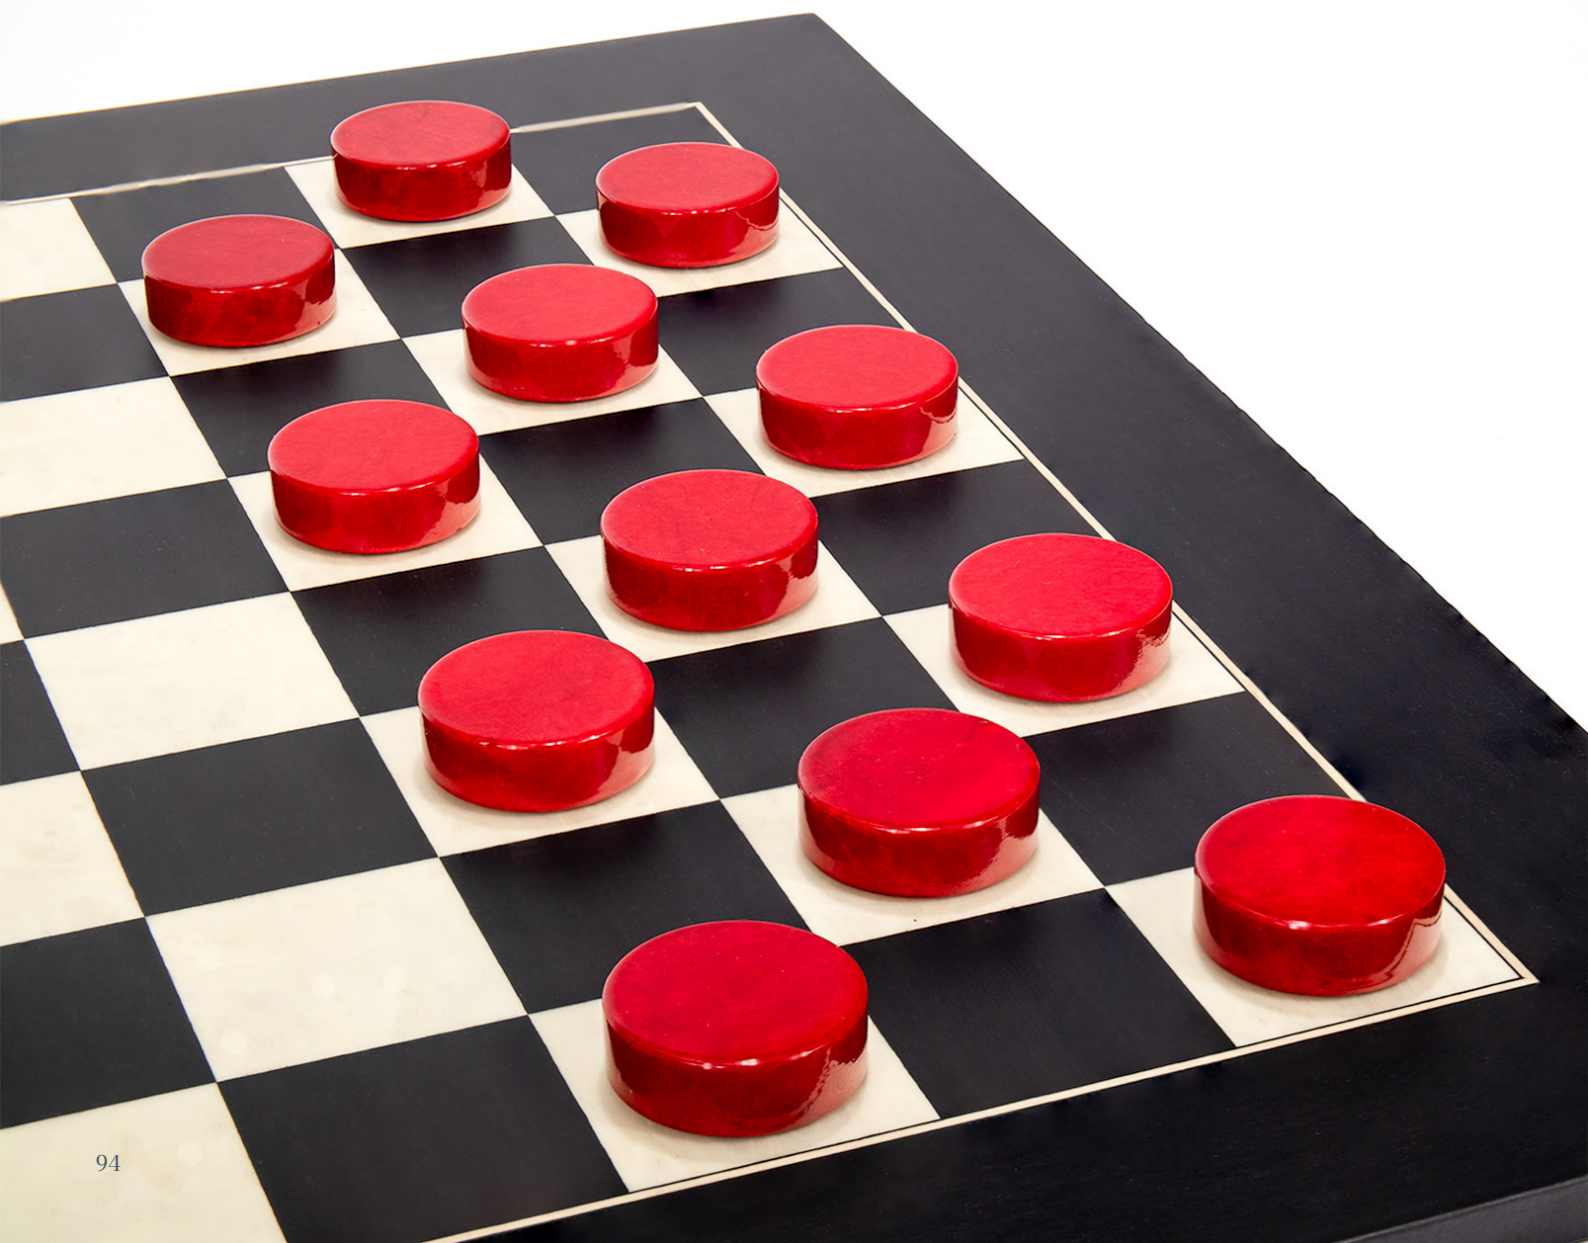

Alabaster Stone Checkers Maple/Poplar Board

Specifications

COLOUR	Black&White/Black&Red/Red&White
PIECES	Italian Alabaster stone. Italian Napa leather base felts featuring the Purling logo embossed in 18 carat gold.
BOARD	Maple & Black dyed Poplar chess board 55cm x 55cm x 1cm.
PACKAGING	Purling branded luxury packaging
PRODUCT CODE	Purl 12